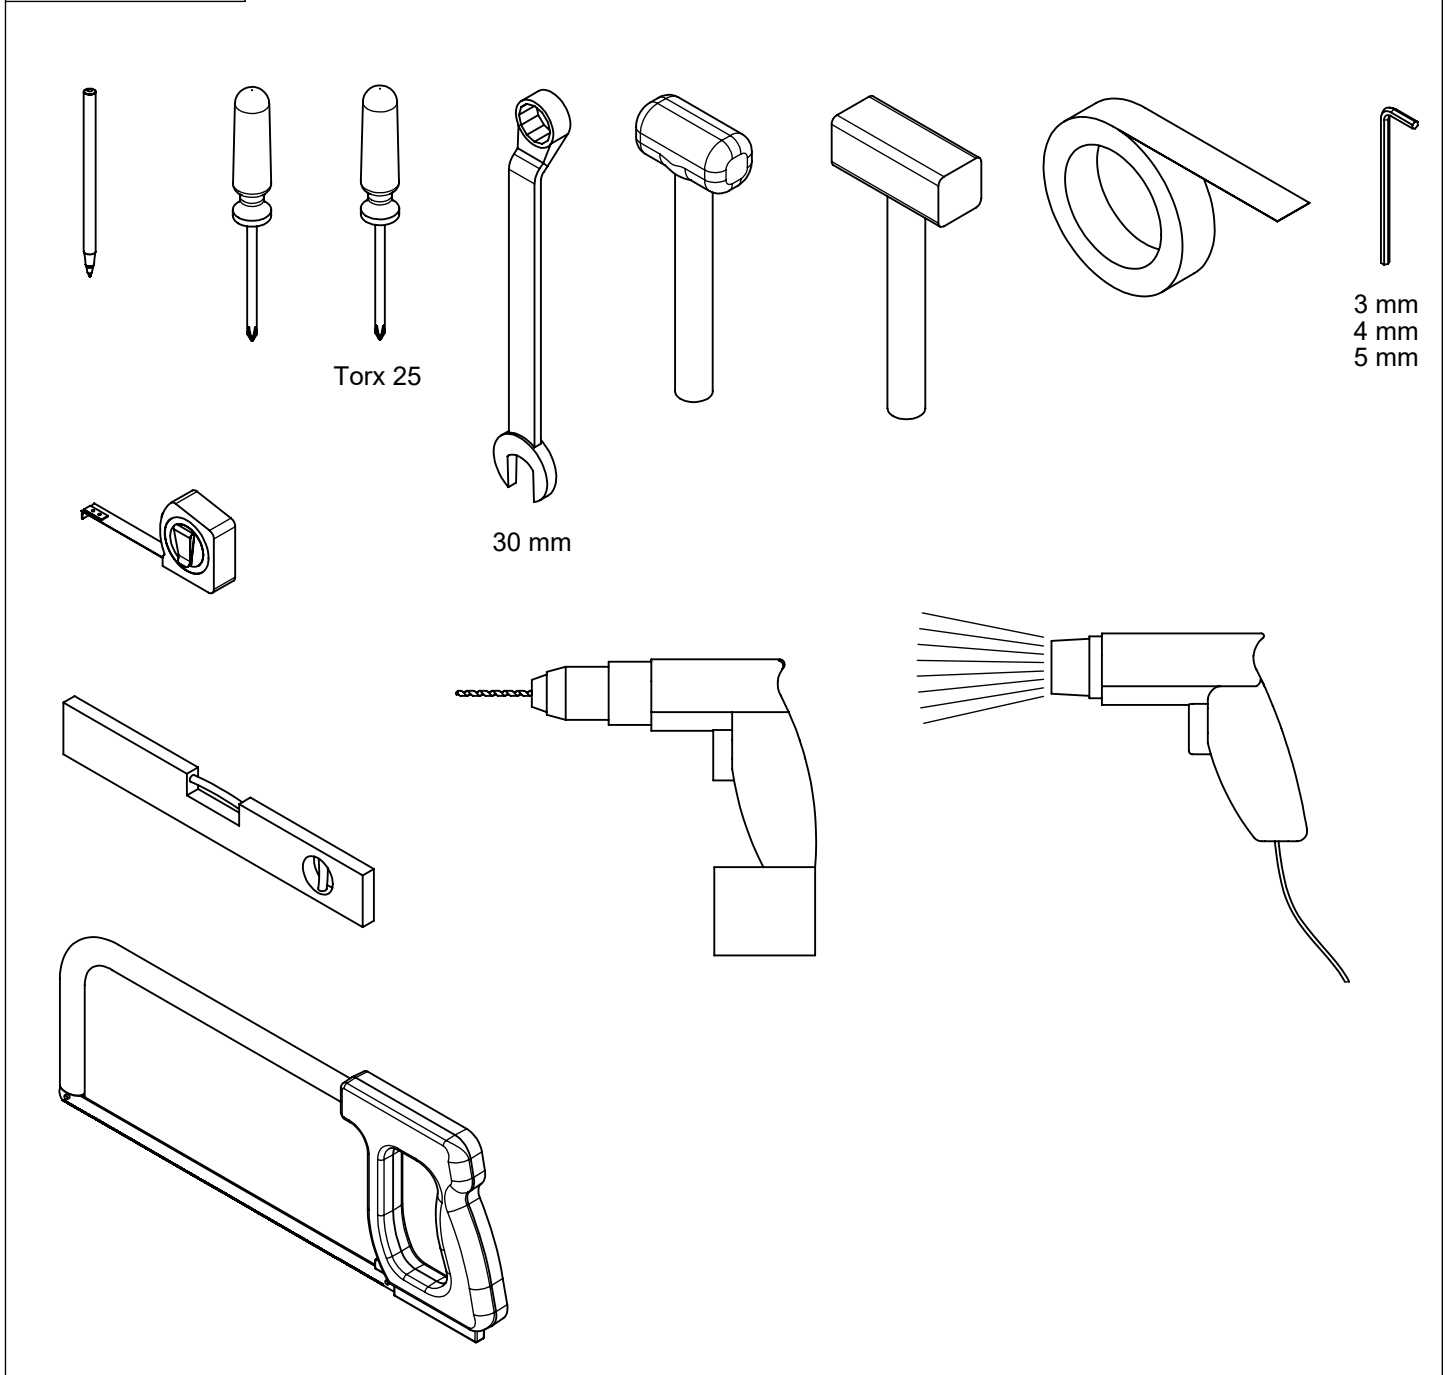

50 × 7 K3-06070 Ø10 x 60	51 × 7 K3-04040 Ø10	52 × 7 K3-08001 Ø12 x 60	53 × 2 K3-05021 M8 x 10	54 × 2 K3-03054 M20	55 × 2 K3-04021 Ø20
56 × 120 K3-05055 M6 x 5	57 × 9 K3-08002 Ø8 x 40	58 × 9 K3-06275 Ø6 x 50	59 × 43 K3-03050 M5	60 × 43 K3-01201 M5 x 14	69 × 1 R1-63272 Ø6 x 25

70

× 1
K3-90001